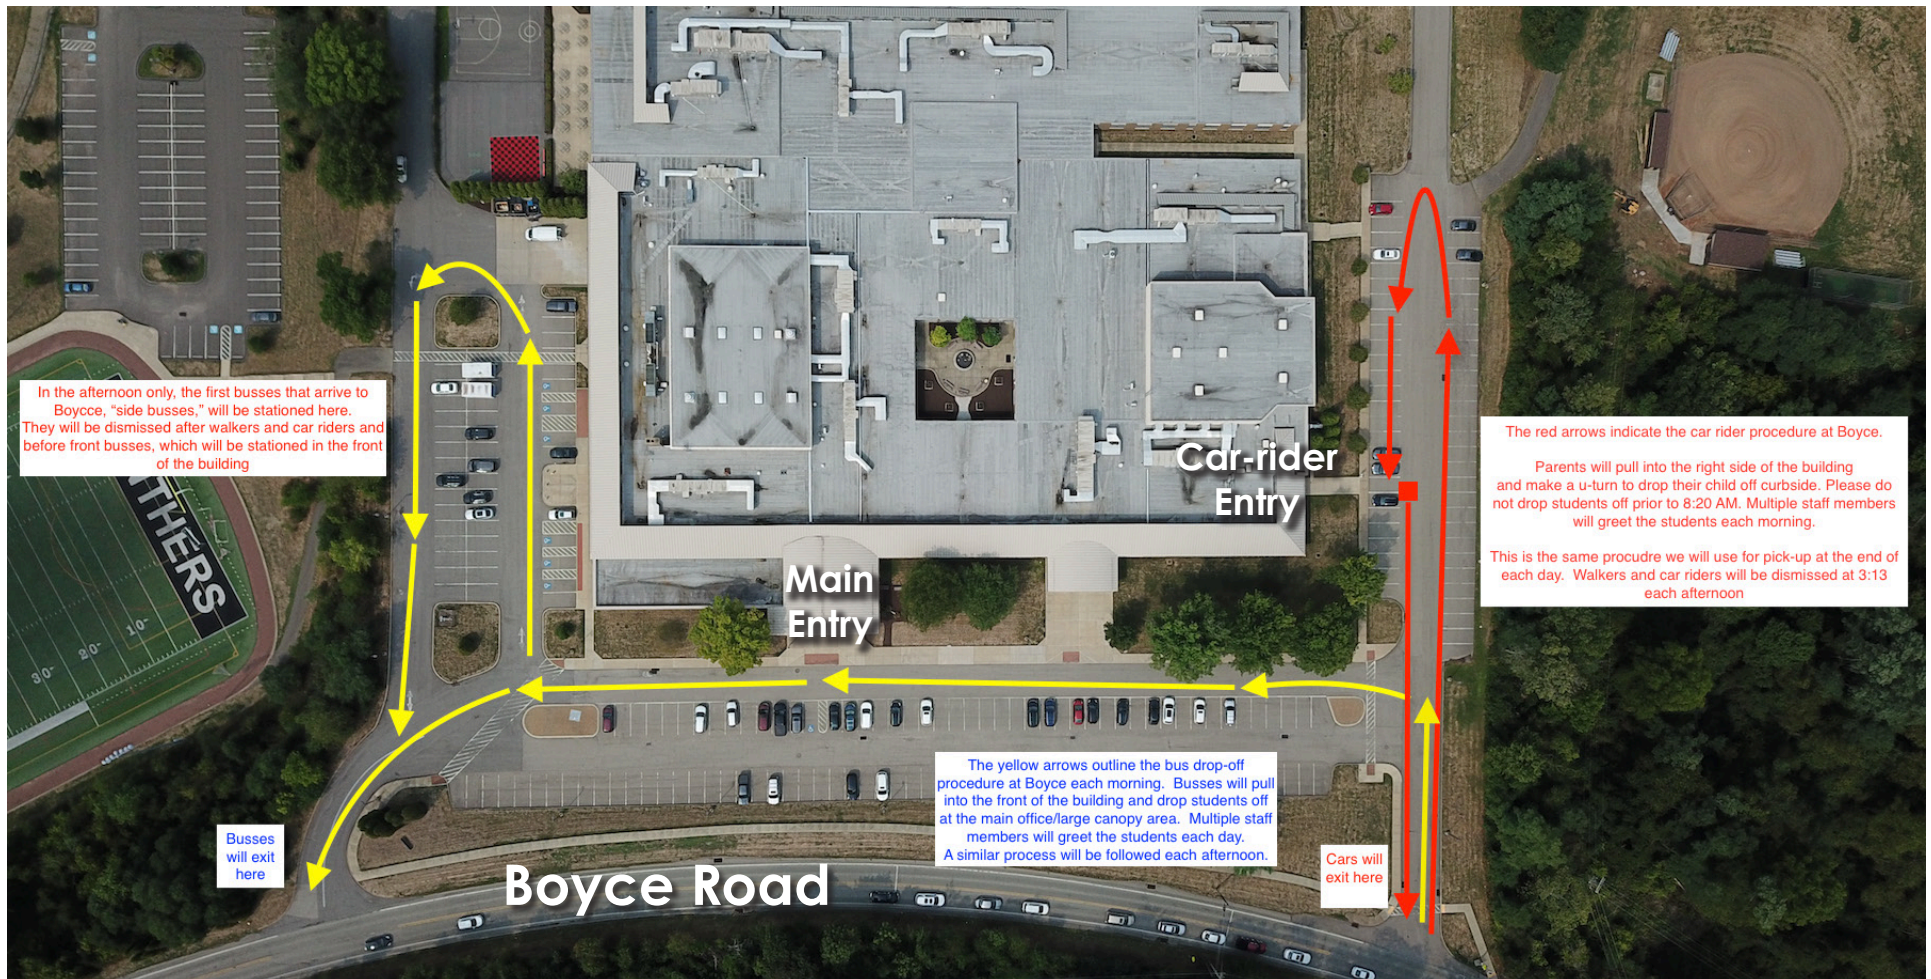

Boyce Middle School

Student Drop-off & Pick-up

Mr. Dan O'Rourke, Principal: dorourke@uscscd.k12.pa.us
Dr. Christine Mussomeli, Assistant Principal: cmussomeli@uscscd.k12.pa.us
412-833-1600 ext. 5003

Morning Drop-off: Arrive after 8:20 a.m.
Drivers must stay in their vehicles during drop-off and pick-up